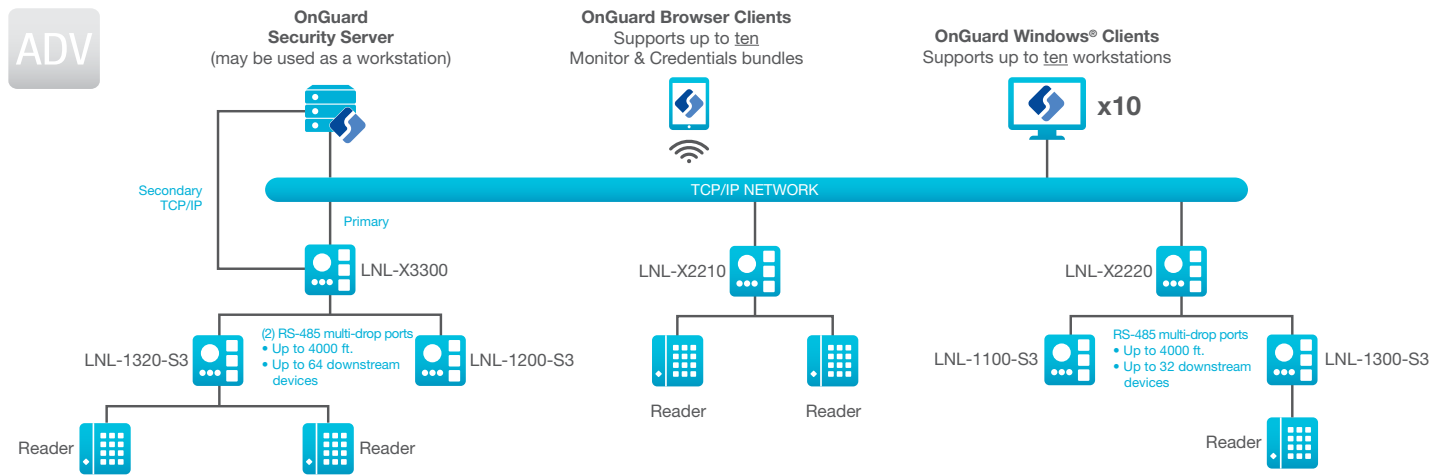

Software (Optional)

- Visitor Self Service
- Area Access Manager
- DataConduIT™
- ID CredentialCenter
- Visitor IDVM
- Data Exchange
- FormsDesigner
- Biometrics / Smart Cards
- Fire panel support
- Intrusion panel support
- Business card / Driver's license / Military ID / Passport scanning
- Elevator integration
- Intercom
- Mustering
- Terminal services support
- Database segmentation
- Redundant Server Licensing

OnGuard® ADV System

OnGuard® ADV Client

OnGuard ADV systems support up to a maximum of ten (10) client workstations and ten (10) OnGuard® Monitor & Credentials client bundles.

PC Client Models	General Description
PC-Config#6	Dell OptiPlex™ 3000, Small Form Factors, Intel Processor, minimum 8GB memory, minimum 512GB SSD, Video Card
PC-Config#7	Dell Precision 5820 XL Tower, Intel Processor, minimum 16GB memory, minimum 2TB SSD, Video Card

*OnGuard offers scalability that is only limited by the physical limitations of your system size.

OnGuard® ADV System

UL-Listed Enclosures and Power Supplies

LNL-CTX	Enclosure with lock and tamper switch, supports up to two (2) field hardware devices (12" x 16" x 4.5")
LNL-CTX-6	Enclosure with lock and tamper switch, supports up to six (6) field hardware devices (18" x 24" x 4.5")
LNL-AL400ULX	12VDC 4A output, 120VAC (1.6 amps) input, continuous supply current with enclosure (18" x 24" x 4.5"), lock/tamper switch, UPS capable (battery optional)
LNL-AL600ULX-4CB6	12VDC 6A output, 120VAC (1.6 amps) input, continuous supply current with enclosure (12" x 16" x 4.5"), power distribution module, lock and tamper switch, UPS capable (battery optional)