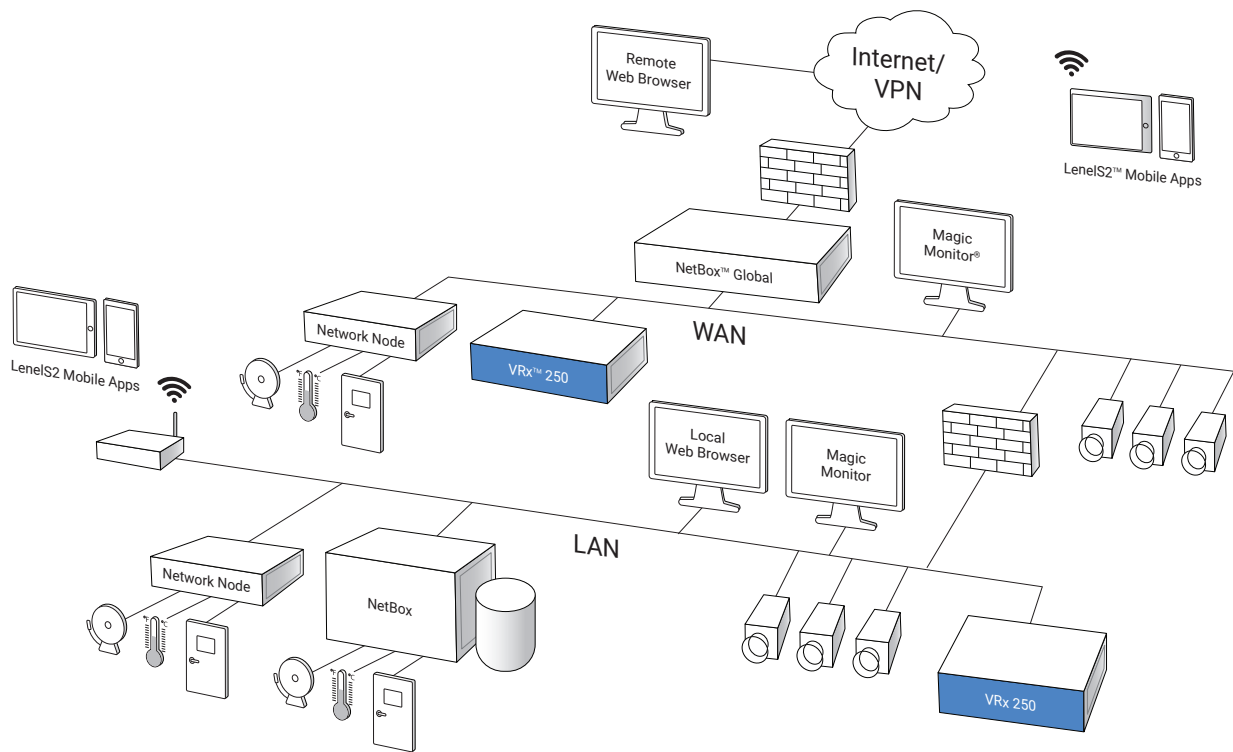

The VRx 250 server includes the capability to manage and display crowdsourced video. Video footage submitted to the security team can be stored on the server and made available for forensic investigation.

The VRx system seamlessly fits into the NetBox ecosystem, allowing the entire solution to easily scale with organizational growth. The Linux-based server appliance is plug-and-play and operates similarly to other NetBox ecosystem products, making it easy to set up, configure and maintain.

## Key Features

### System

- **IP Video Server:** Delivers real-time and recorded video to client
- **Access Control Integration:** Integrates with NetBox access control systems for unified system management and administration
- **Customizable Monitoring Displays:** Provides customization of real-time monitoring displays, with single or multi-camera views
- **Mobile App:** Allows for mobile security management using the Mobile Security Professional® app